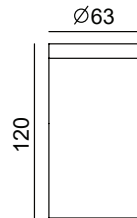

WALL LAMP OUTDOOR LIGHT

TECHNICAL SHEET

KL-W313

KEYLIGHT

SPAIN

PRODUCTOS DE ILUMINACION

FEATURES

- 220-240V
- CE ROHS Certified
- Aluminum die-casting body
- PMMA Diffuser
- 3-years warranty

SPECIFICATIONS

Product Code	KL-W313
Power	7W
Input	220-240V
Luminous flux	230 lm
Color Temperature	2700k-6500k
Beam Angle	120°
Power factor	≥0.50
CRI	80
Finishing Colors	White/Silver Grey/Dark Grey/Black
LED Type	SMD
IP Rating	IP65 Class 1
Size	120mm*94mm*Ø63mm
Warranty	3 years